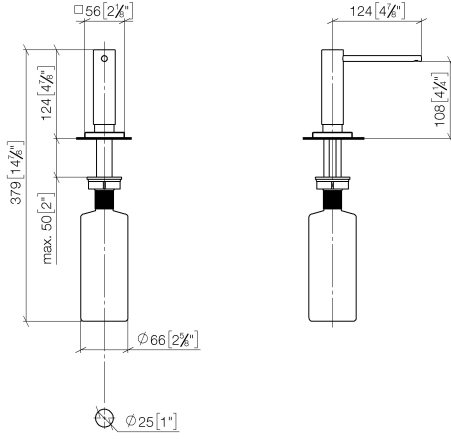

Dispenser with rosette - Chrome

LOT

82 439 970

- 124mm projection
- 500 ml bottle
- can be filled from the top
- rotating pump head
- height 124 mm
- hole diameter 25 mm
- individual rosette 55 x 55 mm

Fits LOT

	Chrome	82 439 970-00
	Brushed Platinum	82 439 970-06
	Platinum	82 439 970-08
	Durabross (23kt Gold)	82 439 970-09
	Dark Chrome	82 439 970-19
	Brushed Durabross (23kt Gold)	82 439 970-28
	Brushed Champagne (22kt Gold)	82 439 970-46
	Champagne (22kt Gold)	82 439 970-47
	Brushed Chrome	82 439 970-93
	Brushed Dark Platinum	82 439 970-99

82 439 970

mm [inches]

82 439 970

Parts for other finishes can be found here: [Brushed](#) [Platinum](#)

Spare parts list

No.	Item Number	Name	Quantity used	Delivery time
1	90 10 10 538 00-00	dispenser	1	10
2	08 27 97 505-00	rosette	1	10
3	08 10 10 624 90	disc	1	2
4	09 14 10 151 90	seal	1	2
5	08 10 10 527 90	holder	1	2
6	09 14 05 014 90	seal	1	2
7	08 10 10 517 90	nut	1	2
8	90 10 10 603 00 90	container	1	2